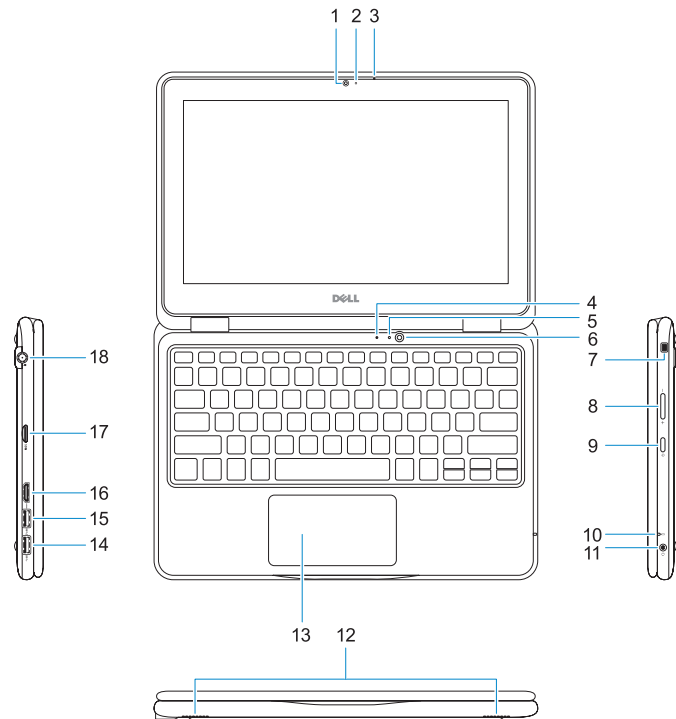

P26T

P26T001

Latitude 3189

Features

Egenskaber | Ominaisuudet | Funksjoner | Funktioner

1. Camera
2. Camera status light
3. Microphone
4. World-facing Microphone
5. World-facing camera status light
6. World-facing camera
7. Noble wedge lock slot
8. Volume control button
9. Power button
10. Battery status light
11. Universal audio jack
12. Speakers
13. Touchpad
14. USB 3.0 port
15. USB 3.0 port with PowerShare
16. HDMI port
17. microSD card reader
18. Power connector port
19. Service tag label